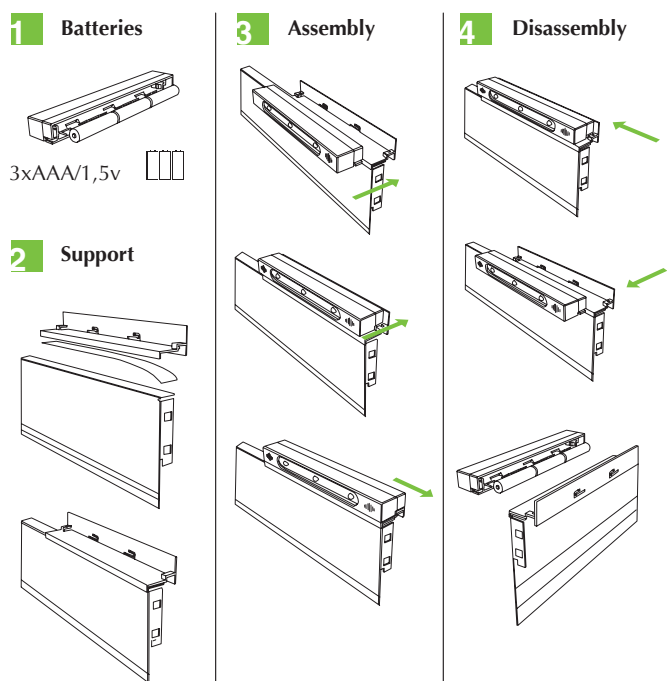

Faro

***Light in
movement***

FORMENTI &
GIOVENZANA

Many advantages:

- Automatic movement actuation with patented sensor and electronic chip
- Bright last generation LED spaced and orientated to illuminate the content of your drawers
- Low consumption set up for 20.000 cycles of 15 sec of illumination on a single set of standard AAA batteries
- Easy to fix on drawer back walls in metal or chipboard
- Simple access for change of batteries

Easy to assemble:

- Mark the centre of the drawer back
- Remove the base of the light by pulling laterally on the casing
- Use the self-adhesive pads, position the base and press it onto the top edge of the drawer back (suitable for both wooden and metal back)
- Secure the batteries or remove the paper safety strip and slide the casing onto the base until it clips into position