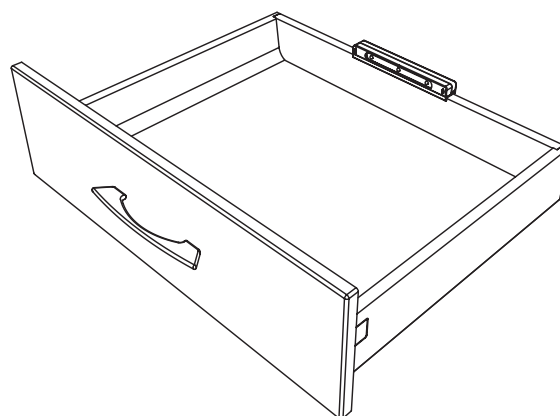

IP30

Made in Italy

designation	code
Faro - retrofit kit (batteries included)	59.BFR0.**.00000C1
Faro - industrial set (100 lamps + instructions sheet)	59.0FR0.**.0000020
Box of 300 AAA batteries	59.0FRB.000000020

** Finishes:

F1 = White Ral 9003   S6 = Metal Champagne   06 = Grey Ral 7042