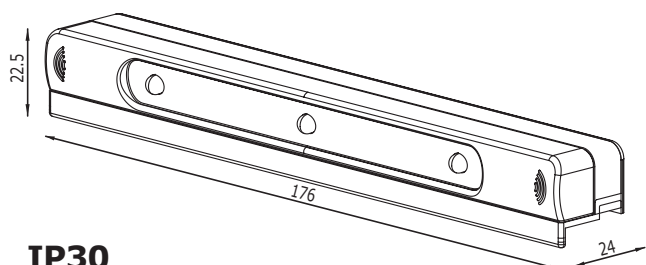

IP30

Made in Italy

designation	code
Faro - retrofit kit (batteries included)	59.BFR0.**.00000C1
Faro - industrial set (100 lamps + instructions sheet)	59.0FR0.**.0000020
Box of 300 AAA batteries	59.0FRB.000000020

** Finishes:

F1 = White Ral 9003   S6 = Metal Champagne   06 = Grey Ral 7042