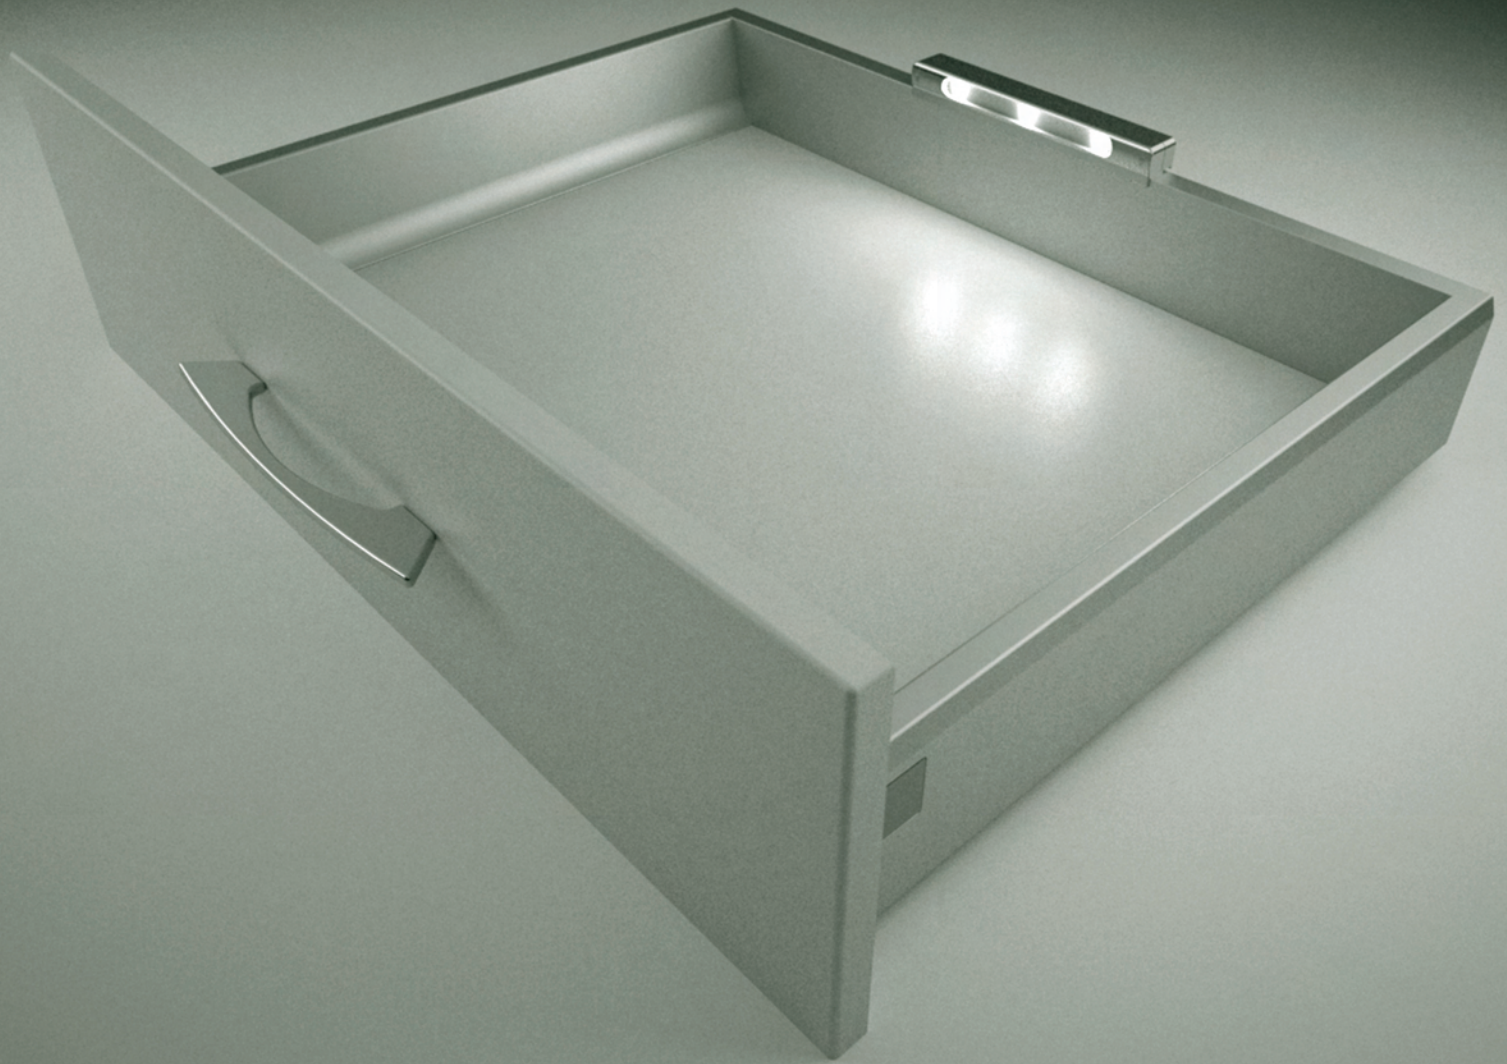

Faro

***Light in
movement***

FORMENTI &
GIOVENZANA

Many advantages:

- Automatic movement actuation with patented sensor and electronic chip
- Bright last generation LED spaced and orientated to illuminate the content of your drawers
- Low consumption set up for 20.000 cycles of 15 sec of illumination on a single set of standard AAA batteries
- Easy to fix on drawer back walls in metal or chipboard
- Simple access for change of batteries

Easy to assemble:

- Mark the centre of the drawer back
- Remove the base of the light by pulling laterally on the casing
- Use the self-adhesive pads, position the base and press it onto the top edge of the drawer back (suitable for both wooden and metal back)
- Secure the batteries or remove the paper safety strip and slide the casing onto the base until it clips into position

** Finishes:

F1 = White Ral 9003 S6 = Metal Champagne 06 = Grey Ral 7042